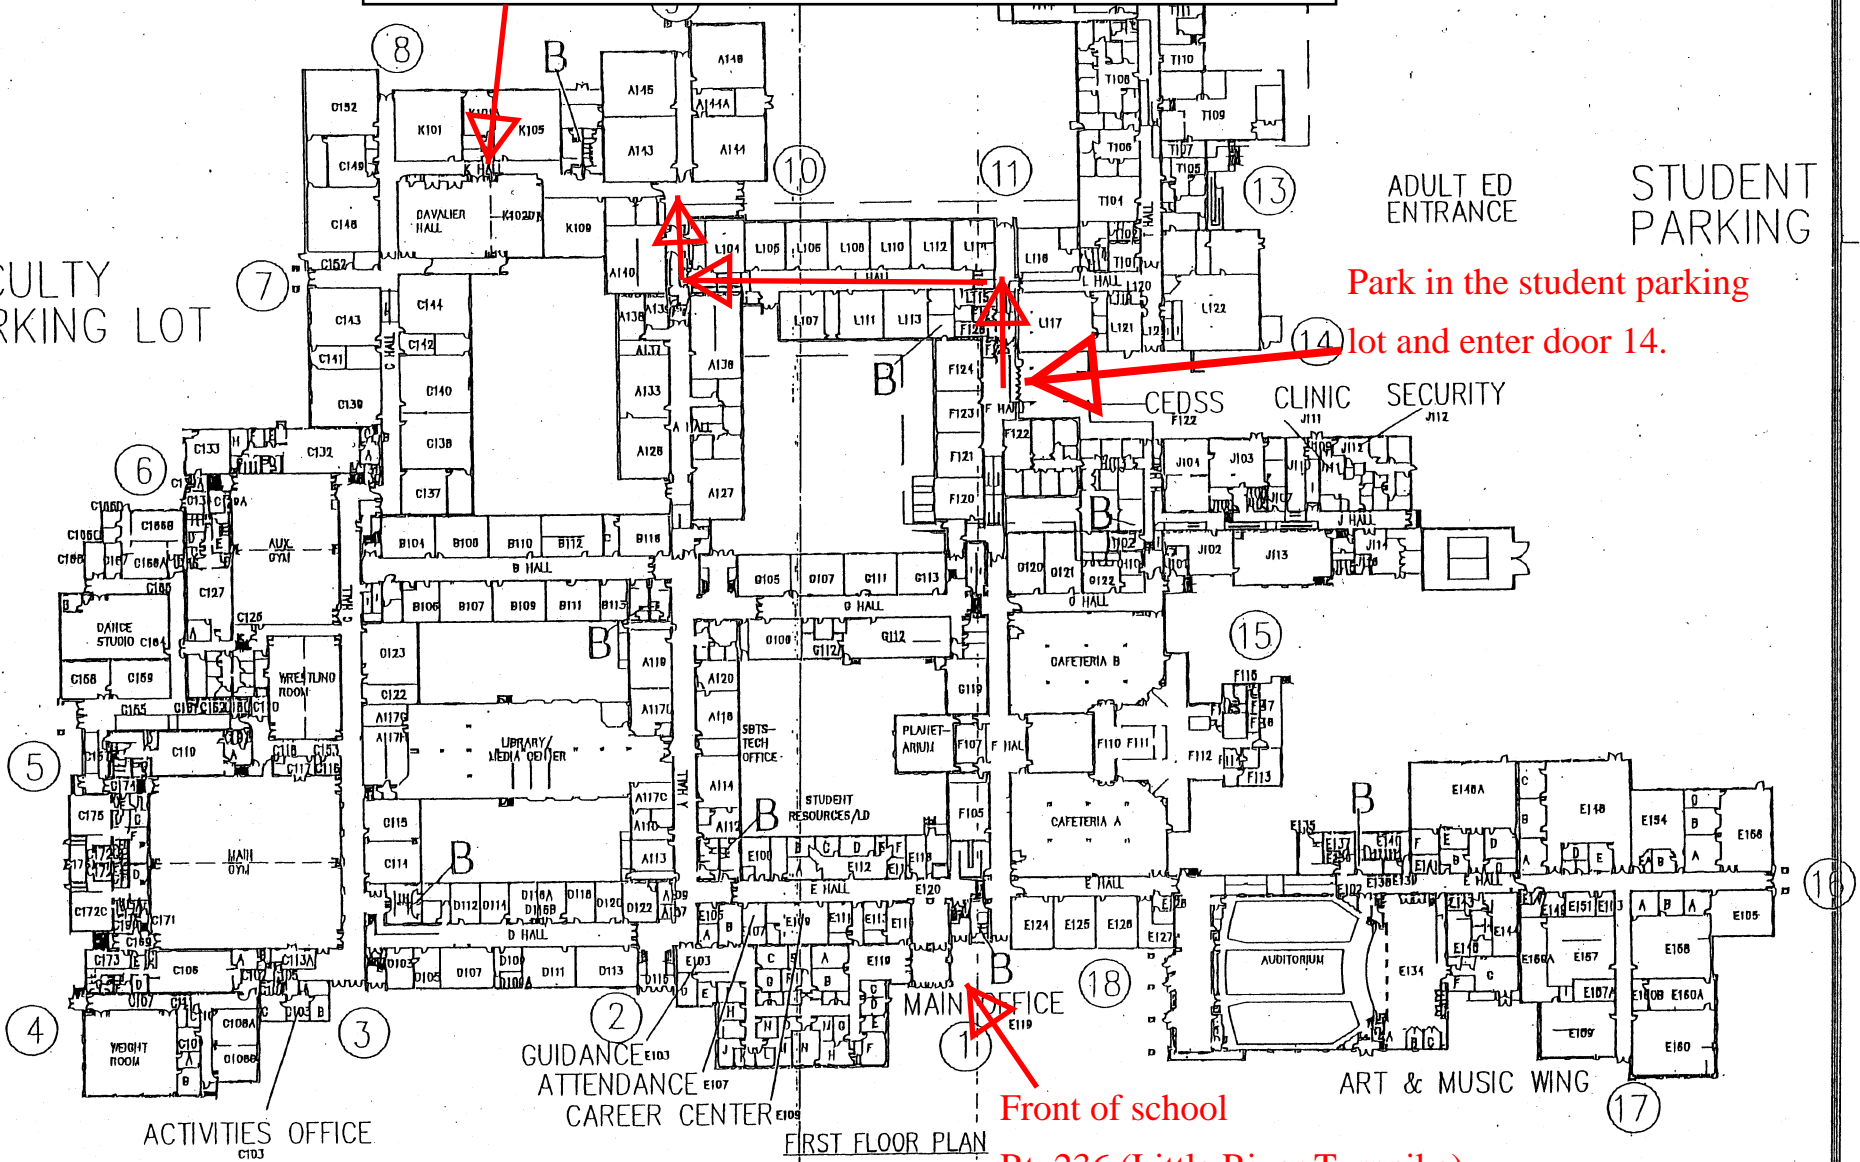

WOODSON HIGH SCHOOL

- - ENTRANCE NUMBERS
- B - BATHROOMS

Main entrance is here.
NOTE: Make sure you get to the show on time. Doors will close when each song starts and they will NOT/NOT be opened until the song is over.

D.I.T.

FACULTY PARKING LOT

ADULT ED ENTRANCE

STUDENT PARKING LOT

Park in the student parking lot and enter door 14.

Front of school
Rt. 236 (Little River Turnpike)

SECOND FLOOR PLAN