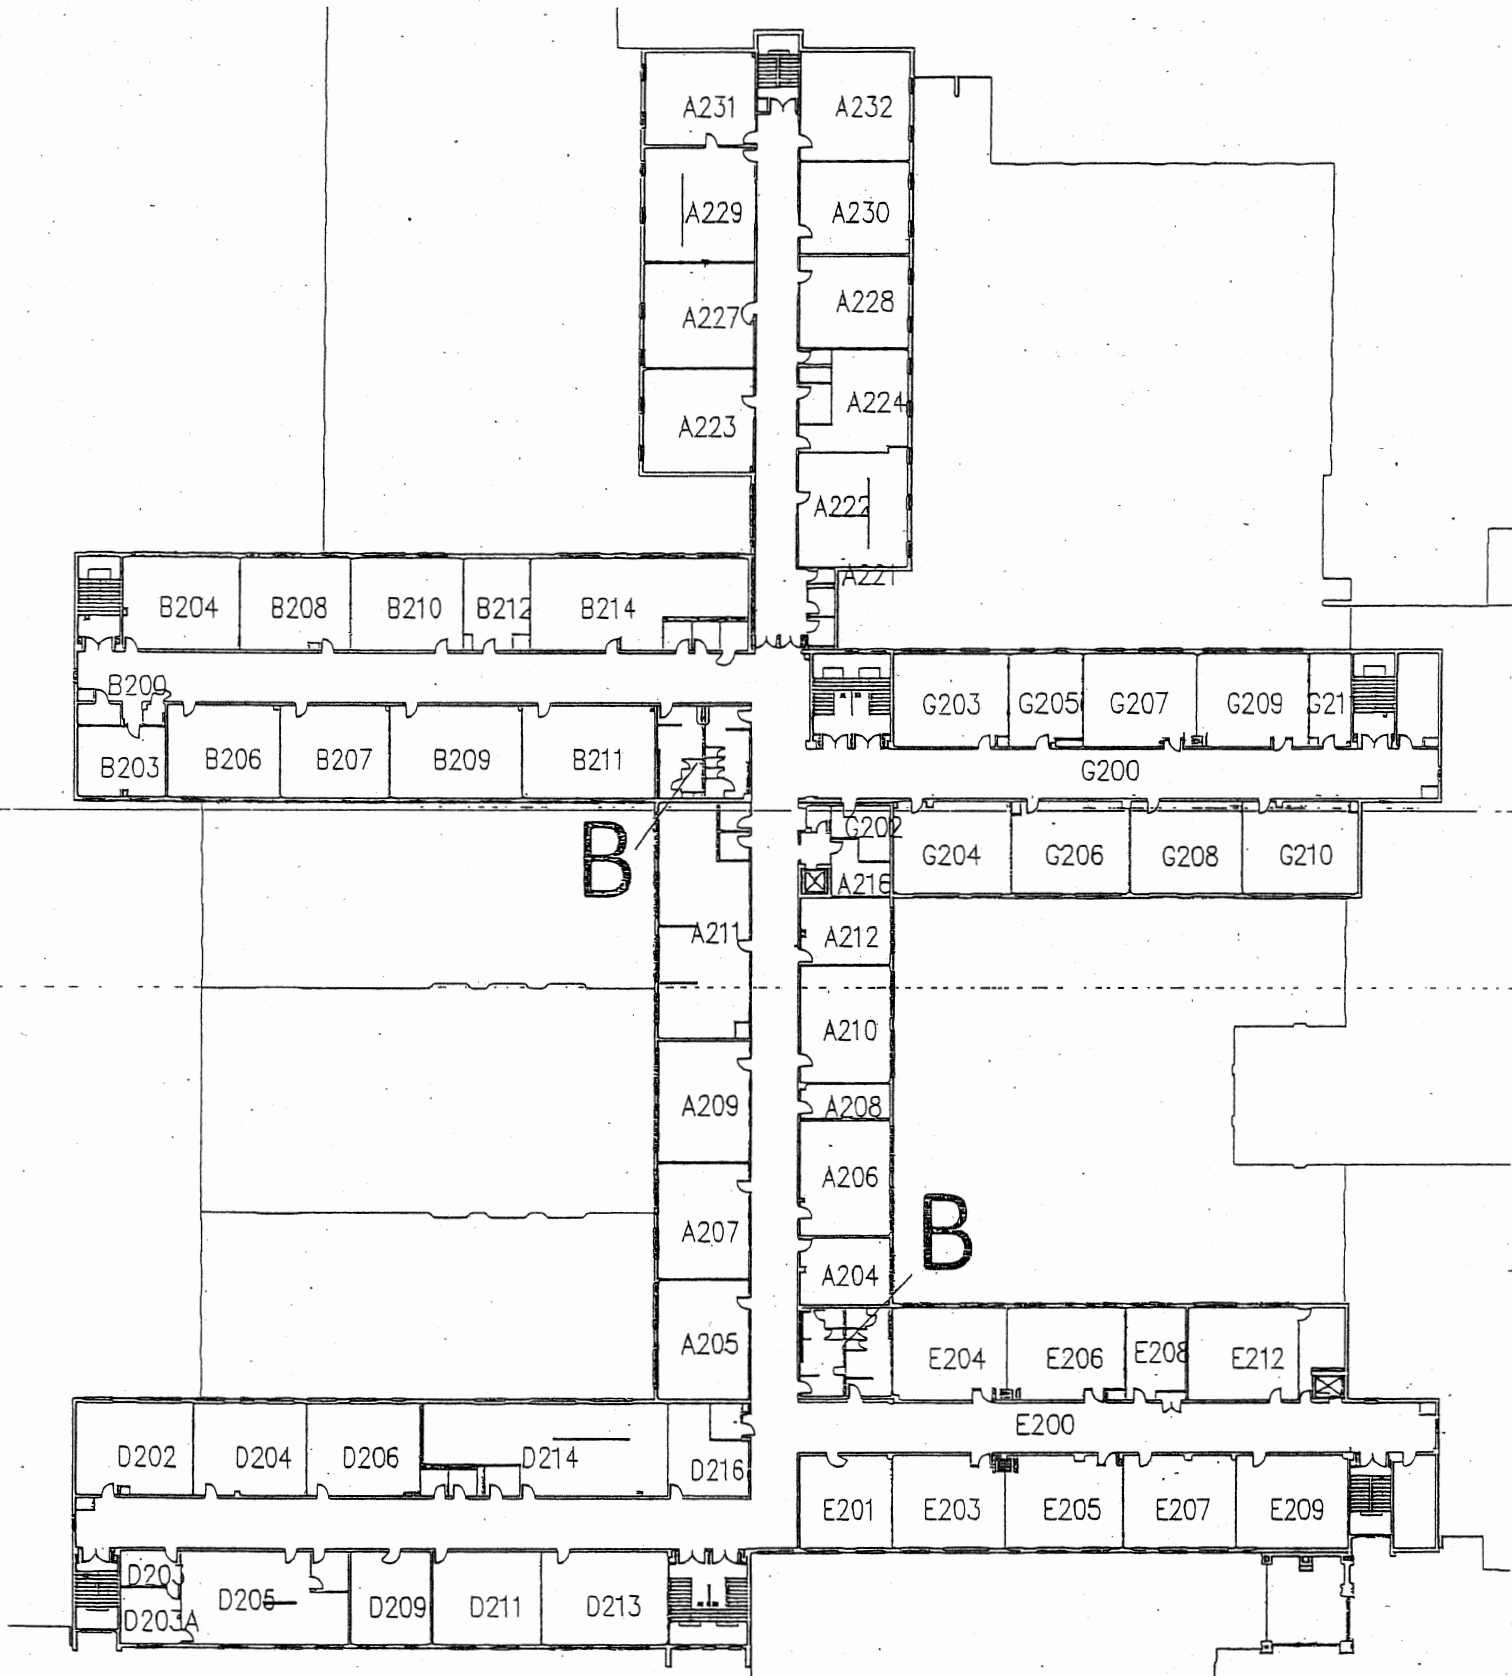

WOODSON HIGH SCHOOL

- - ENTRANCE NUMBERS
- B - BATHROOMS

Main entrance is here.
NOTE: Make sure you get to the show on time. Doors will close when each song starts and they will NOT/NOT be opened until the song is over.

D.I.T.

FACULTY PARKING LOT

ADULT ED ENTRANCE

STUDENT PARKING LOT

Park in the student parking lot and enter door 14.

Front of school
Rt. 236 (Little River Turnpike)

SECOND FLOOR PLAN